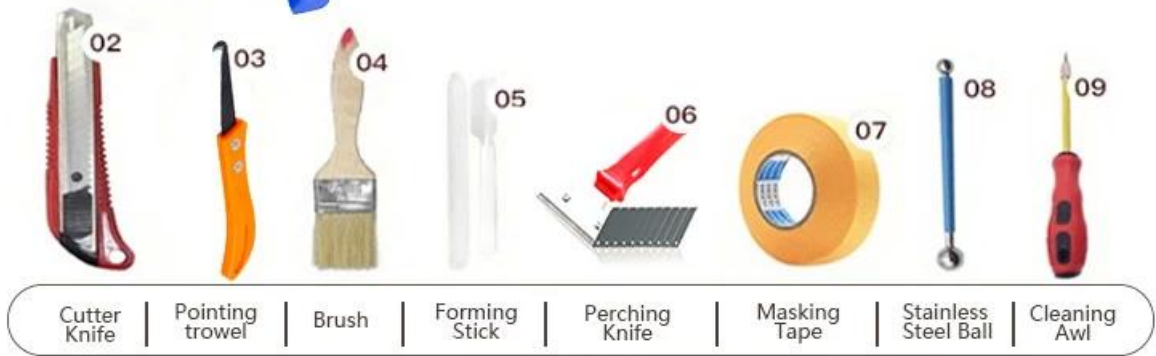

Kayan aikin Matsawa na Hadin gwiwa