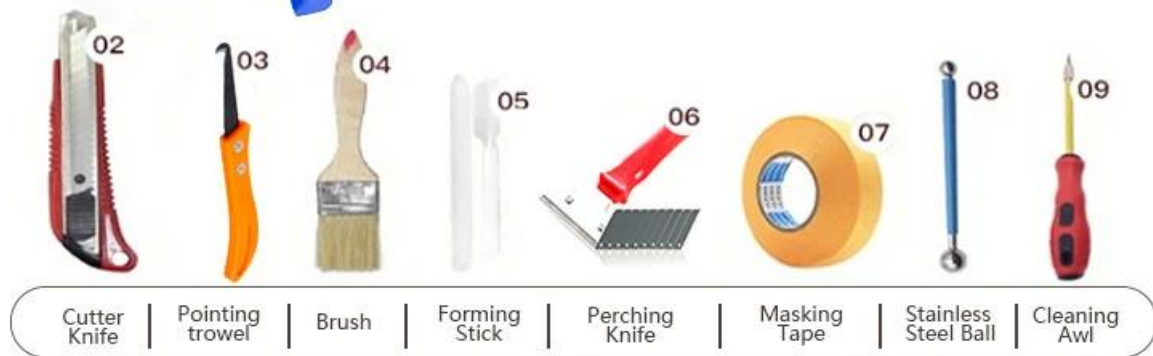

Irin launuka na launuka. Hakanan samar da launuka na musamman.

- Gray 1#
- Gray 2#
- Gray 3#
- Gray 4#
- Gray 5#
- Gray 6#
- Gray 7#
- Gray 8#
- Gray 9#
- Cement Gray
- Dull Gray
- Silver Gray
- Metal Gray
- Luxury Silver
- Glacier White
- Calaeatta
- Pearl Gold
- Slate Gray
- Terra Brown
- Greyish Green
- Yellow Gray
- Soft Khaki
- Yellowish Brown
- Olive Brown
- Brownness
- Dark Brown
- Reddish Brown
- Rock Bslack

Bayar da mafita na daki

Brief aikin gini

Kayan aiki mai dorewa

Two Component Caulking Gun

Amfani da Kamfanin

Fastocin masana\`anta

Creaming Machine Line

Testing Machine