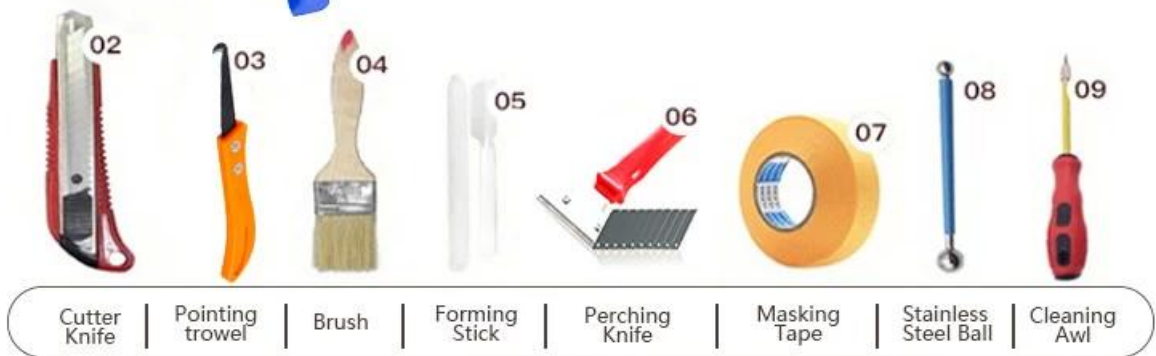

Kayan aikin Matsawa na Hadin gwiwa