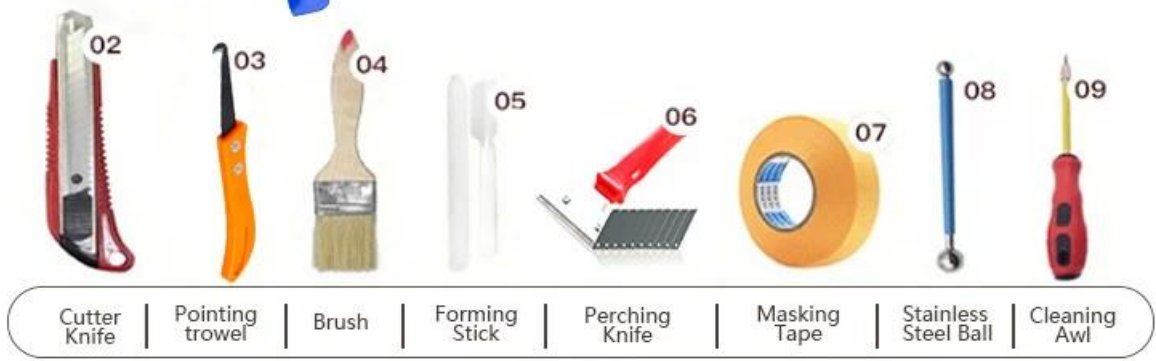

Kayan aikin Matsawa na Hadin gwiwa